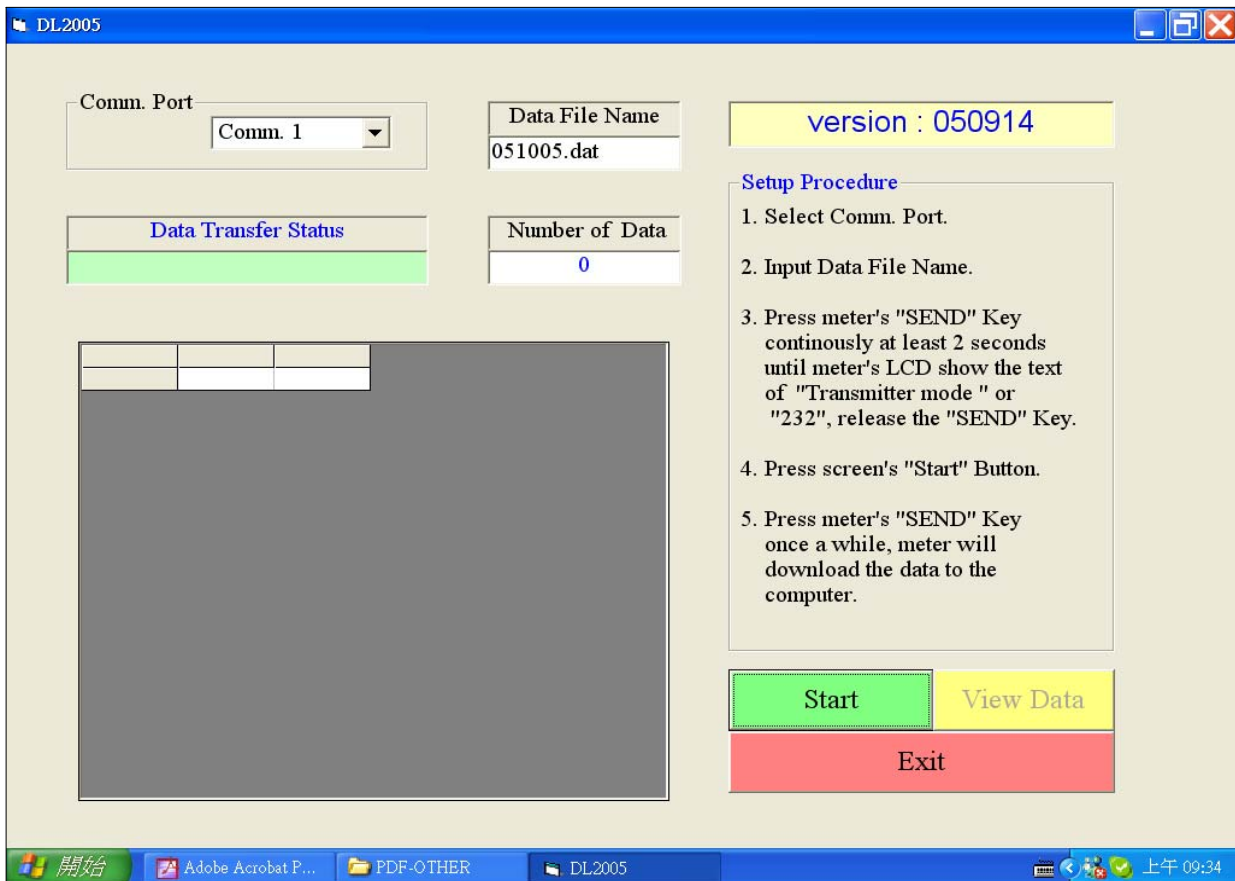

software used to down load meter's data to computer

DATA LOGGER SOFTWARE

Model : SW-DL2005

ISO-9001, CE, IEC1010

www.YaLAB.com.tw 02-23890101 04-22270088

FEATURES

- * Optional data logger software for HT-3009, HT-315, HT-306, HT-3015, YK-90HT... to down load the data from the instrument to the computer.
- * After the computer load the data, user can use EXCEL to make the data analysis.