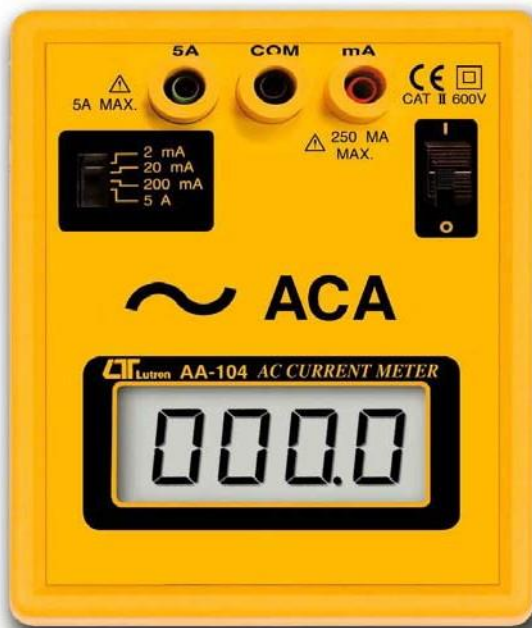

ACA BENCH METER

Model : AA-104

ISO-9001, CE, IEC1010

www.yalab.com.tw 02-2389-0101

FEATURES

- * Digital bench ACA meter, easy operation, professional quality, compact size.
- * 4 ranges :
 - 2 mA x 0.001 mA
 - 20 mA x 0.01 mA
 - 200 mA x 0.1 mA
 - 5 A x 0.01 A
- * Large LCD display.
- * All ranges build in fuse for over load protection
- * Meet IEC1010 CATII 600V.
- * Frequency Response :
40 Hz-500 Hz, sine wave.
- * Power Supply :
006P DC 9V battery.
- * Application : Education, Maintenance, Production line, School, Laboratory, Industrial and Quality control.

SPECIFICATIONS

Display	LCD, 18 mm (0.7") digit height.
Measurement	<i>AC current.</i>
Range/ Resolution	2 mA x 0.001 mA 20 mA x 0.01 mA 200 mA x 0.1 mA 5 A x 0.01 A
Accuracy	<i>2 mA/20 mA/200 mA range :</i> ± (1.2% + 2d) reading <i>5 A range :</i> ± (1.5% + 3d) reading
Voltage Drop of the full scale	2 mA/20 mA/200 mA range : 200 mV. 5 A range : 50 mV.
Over load Protection	<i>2 mA/20 mA/200 mA range :</i> 500 mA Fuse. <i>5 A range :</i> 5 A Fuse.
Frequency Response	40 Hz-500 Hz, sine wave.
AC/DC converter	Average reading calibrated to RMS, sine wave.
Zero Adjustment	Automatic.
Over - input	Display shows '1' .
Safety	Meet IEC1010 CATII 600V.
Sampling Time	Approx. 0.4 second.
Operating Temperature	0°C to 50°C (32°F to 122°F)
Operating Humidity	Less than 80% RH.
Power Supply	006P DC 9V battery.
Power Consumption	Approx. 1.1 mA.
Dimension	147 x 117 x 47 mm, (5.8 x 4.6 x 1.85 inch).
Weight	324 g/0.71 LB (including battery).
Input terminal	Standard terminals, 3 PCs, (Red, Black, Green each)
Accessory Included	Operation Manual..... 1 PC.
Optional Accessories	Test alligator clips, one pair, TL-03