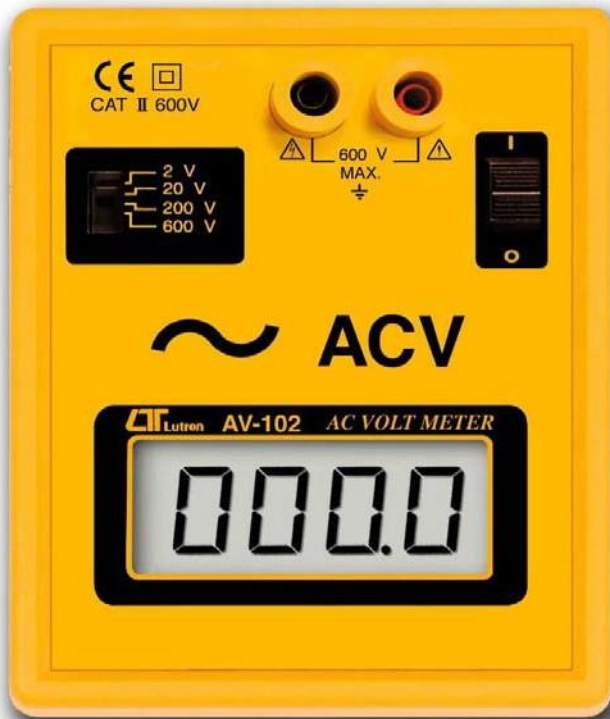

ACV BENCH METER

Model : AV-102

ISO-9001, CE, IEC1010

www.yalab.com.tw

02-2389-0101

FEATURES

- * Digital bench ACV meter, easy operation, professional quality, compact size.
- * Large LCD display.
- * 4 ranges :
 - 2 V x 0.001 V
 - 20 V x 0.01 V
 - 200 V x 0.1 V
 - 600 V x 1 V
- * High input impedance.
- * Overload protection for each range.
- * Frequency Response :
 - 40 Hz-500 Hz, sine wave.
- * Over - input indication.
- * Meet IEC1010 CATII 600V.
- * 006P DC 9V power.
- * Safety standard banana input terminals.
- * Application : Education, Maintenance, Production line, School, Laboratory, Industrial and Quality control.

Lutron

www.YaLAB.com.tw

The Art of Measurement

ACV BENCH METER

Model : AV-102

GENERAL SPECIFICATIONS	
Features	* Easy operation, professional quality, compact size. * Application : Education, Maintenance, Production line, School, Laboratory, Industrial and Quality control.
Display	LCD, 18 mm (0.7") digit height.
Measurement	AC voltage.
Range/ Resolution	2 V x 0.001 V 20 V x 0.01 V 200 V x 0.1 V 600 V x 1 V
Accuracy	$\pm (1\% + 2d)$ <i>@ reading</i>
Input Impedance	10M ohm
Frequency Response	40 Hz-500 Hz, sine wave.
AC/DC converter	Average reading calibrated to RMS, sine wave.
Zero Adjustment	Automatic.
Over - input	Display shows '1' .
Safety	Meet IEC1010 CATII 600V.
Sampling Time	Approx. 0.4 second.
Operating Temperature	0 to 50 °C (32 to 122°F)
Operating Humidity	Less than 80% RH.
Power Supply	006P DC 9V battery.
Power Consumption	Approx. 1.1 mA.
Dimension	147 x 117 x 47 mm, (5.8 x 4.6 x 1.85 inch).
Weight	311 g/0.68 LB (including battery).
Input terminal	Standard banana terminals (Red & Black each).
Accessory Included	Operation Manual..... 1 PC.
Optional Accessories	Test alligator clips, one pair, TL-03 Test leads with pin probe, one pair, TL-25