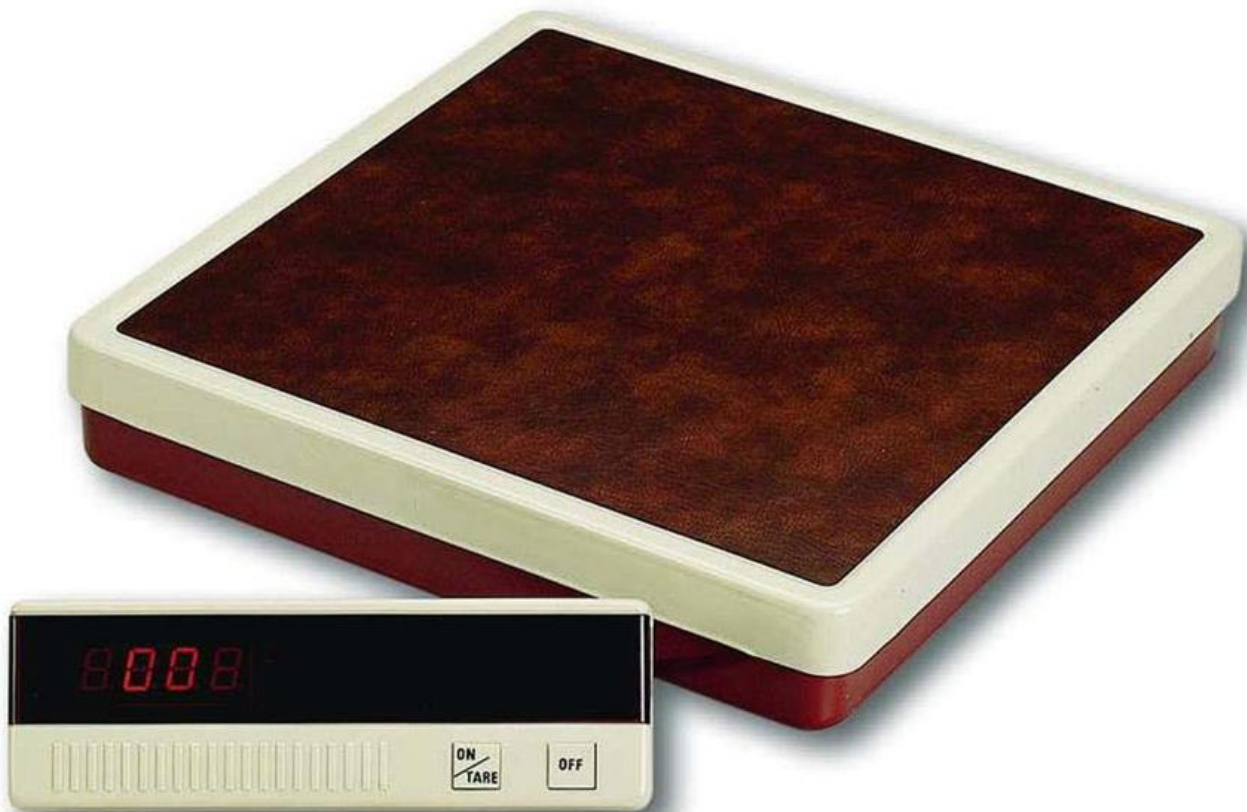

50 Kg

# PARCEL SCALE

Model : GB-4501

ISO-9001, CE, IEC1010

[www.yalab.com.tw](http://www.yalab.com.tw)

02-2389-0101

**Lutron**

[www.YaLAB.com.tw](http://www.YaLAB.com.tw)

*The Art of Measurement*

## FEATURE

- \* Separate control indication is connected to the weighing platform by a 1.5m cord; can be moved out of the way of large objects being weighted or mounted on a wall.
- \* Full Capacity tare function.
- \* Just two control buttons ON/TARE & OFF, easy & simple operation.
- \* Battery or AC adapter operation.
- \* Rugged and durable housing case, easy carry out.
- \* LOAD CELL transducer, high precision.
- \* Kg and LB display unit select by switch.
- \* Exclusive microprocessor LSI-circuit use provides high reliability.

## SPECIFICATION

Features	Digital bench parcel scale. Separate indicator, easy to weight the large object on the platform.	
Display	Red LED, 4 digits, 13 mm ( 0.56" ) digit size.	
Measuring capacity	50 Kg/100 LB.	
Resolution	0.02 Kg/0.05 LB.	
Min. display weight	0.06 Kg/0.15 LB.	
Unit select	Kg or LB ( internal select ).	
Accuracy (23 5 °C)	± ( 0.3 % + 2 d ) * <i>Under 90% full scale.</i>	
Sampling time	Approx. 0.8 second.	
Overload capacity	Max. 75 kg.	
Tare Control	Full capacity.	
Transducer	Load cell.	
Circuit	Exclusive microcomputer LSI circuit.	
Operating temperature	0 to 50 °C ( 32 to 122 °F ).	
Operating Humidity	Less than 80% RH.	
Size	Indicator	11.8 x 7.5 x 3.7 cm. ( 4.6 x 3.0 x 1.5 inch ).
	Platform	29.5 x 29.5 cm. ( 11.6 x 11.6 inch ).
Weight ( w/o battery )	4.72 Kg ( 10.4 LB ) * <i>Included packing material, full set.</i>	
Power supply	6 x 1.5V AA (UM-3) battery or DC 9V adapter ( optional ).	
Power consumption	Approx. DC 80 mA.	
Accessory included	Operation Manual.....1 PC.	
Optional adapter	AC to DC adapter ( DC9V/500 mA ).	