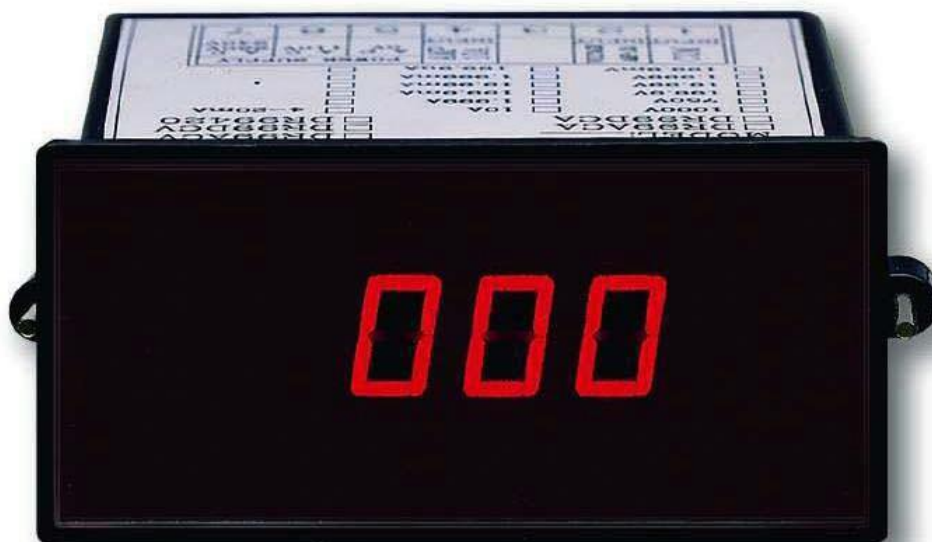

DCV, DCA, ACV, ACA, 4-20 mA, Temp.

PANEL METERS

Model : DR-99DCV, DR-99DCA

DR-99ACV, DR-99ACA

DR-99420, DR-99TEMP

ISO-9001, CE, IEC1010

www.yalab.com.tw 02-2389-0101

Lutron

The Art of Measurement

www.YaLAB.com.tw

DCV, DCA, ACV, ACA, 4-20mA, Temp.

PANEL METERS

PANEL METER(DCV), 3 1/2 digits Model : DR99DCV	<ul style="list-style-type: none">* 199.9 DCmV - 600 DCV, 5 ranges.* Range can be adjusted by jumper wire.* 110/220/230 ACV power, 14 mm red LED.* DIN size : 96 x 48 mm, Depth : 104 mm.
PANEL METER(DCA), 3 1/2 digits Model : DR99DCA	<ul style="list-style-type: none">* 199.9 DC A - 10 DCA, 6 ranges.* Range can be adjusted by jumper wire.* 110/220/230 ACV power, 14 mm red LED.* DIN size : 96 x 48 mm, Depth : 104 mm.
PANEL METER(ACV), 3 1/2 digits Model : DR99ACV	<ul style="list-style-type: none">* 199.9 ACmV - 600 ACV, 5 ranges.* Range can be adjusted by jumper wire.* 110/220/230 ACV power, 14 mm red LED.* DIN size : 96 x 48 mm, Depth : 104 mm.
PANEL METER(ACA), 3 1/2 digits Model : DR99ACA	<ul style="list-style-type: none">* 199.9 AC A to 10 ACA, 6 ranges.* Range can be adjusted by jumper wire.* 110/220/230 ACV power, 14 mm red LED.* DIN size : 96 x 48 mm, Depth : 104 mm.
PANEL METER(4-20 mA), 3 1/2 digits Model : DR99420	<ul style="list-style-type: none">* 4-20 mA, build "zero VR" & "gain VR", can match most kinds of transducers.* 110/220/230 ACV power, 14 mm red LED.* DIN size : 96 x 48 mm, Depth : 104 mm.
PANEL METER (TEMPERATURE) Model : DR99TEMP	<ul style="list-style-type: none">* -50 °C to 1300 °C (x 0.1 °C, < 200 °C).* Jumper adjustment for oC/oF, 1 /0.1 .* 110/220/230 ACV power, 14 mm red LED.* DIN size : 96 x 48 mm, Depth : 104 mm.